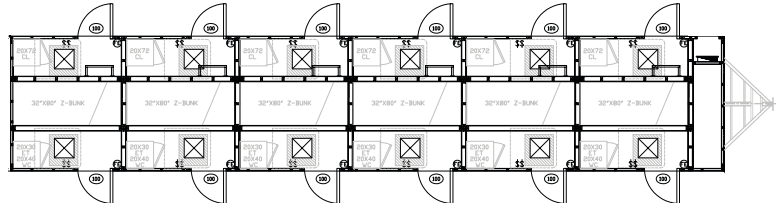

The VIP units stand up to constant use with aplomb. They are elegant, clean, and inviting.

Here's what the 12 Station Bunk Suite Trailer offers:

- 12 private bunk suites (6 on each side)
12 separate entrances
- A/C and heat
- LED interior and exterior lighting
- Closet in each bunk suite
- Comfortable 10" mattress
- Window door with screen
- 12 Samsung TV's (24")
- Electronic locks
- And more...