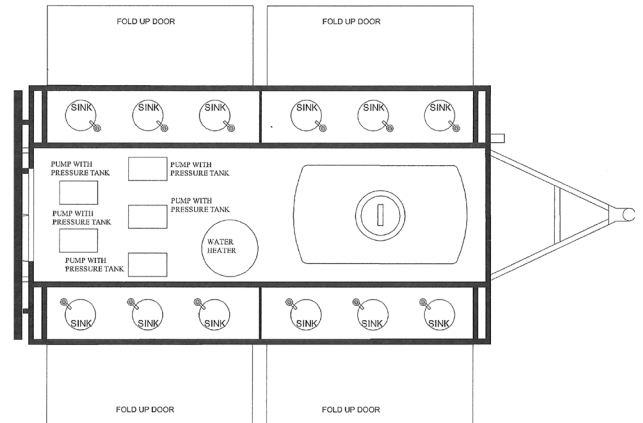

# VIP 12 Station Sink Trailer

Whether you're hosting an event, or serving large crowds long term, this unit is both practical and aesthetically pleasing. Two rows of 6 sinks make for a total of 12 sinks, and provide both hot and cold running water. Enjoy these 12 station trailers for your street fairs, pop-up kitchens and stores, farms, and more.

**Built to handle crowds, the VIP units stand up to constant use with aplomb. They are elegant, clean, and inviting. The way to go for a spectacular event.**

8' x 18'

## Here's what the 12 Station Sink Trailer offers:

- Hot and Cold water
- 500-gallon freshwater tank (good for over 1000 uses)
- 700-gallon waste tank
- 12 sinks (6 on each side)
- Spacious stainless steel sink and counter space for easy cleaning.
- Large bright strong outdoor lighting on each corner
- Multifold paper dispensers at each sink
- Large mirrors for your comfort
- And more...