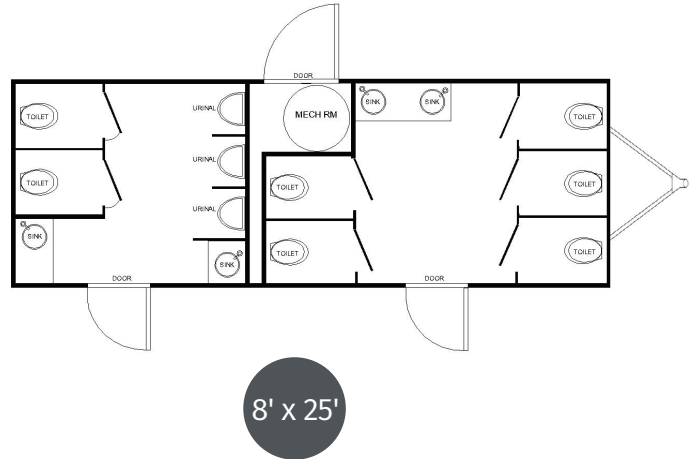

# VIP Stylish 10 Station

This is the way to go for high traffic accommodations. It features a Women's Room with 5 toilets and 2 sinks, and a Men's Room with 2 toilets, 3 urinals, and 2 sinks.

Built to handle crowds this unit is sturdy enough stand up to a steady flow of traffic. It offers a super large waste tank for minimal maintenance.

**Pamper your guests. This unit sports a sleek, modern interior, and provides the ultimate in privacy, comfort, and convenience.**

**Hosting just got better.**

## Here's what the 10 station Stylish offers:

- Men's and Women's rooms
- 7 Stalls
- 4 Sinks
- 3 Urinal
- Central air conditioning and heat
- LED lighting
- LED exterior lights
- Stainless steel sinks
- Minimalistic modern look
- Complete music and sound systems
- Large mirrors
- Skylights
- 200 gallon fresh water tank
- And more...