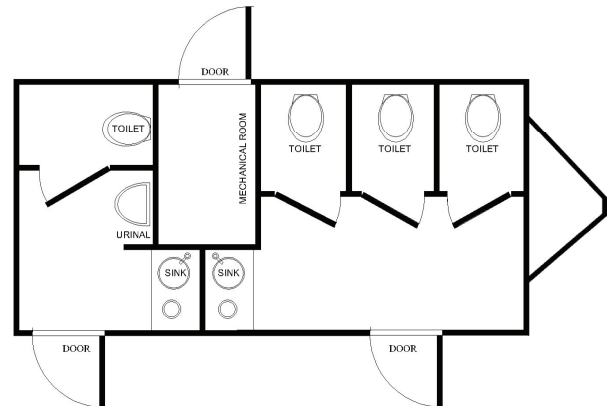

# VIP Rolls Royce 5 Station

Here we go for a larger event! This 5 station restroom trailer features a Women's Room with three private toilets and a sink, and a Men's Room with a toilet, a urinal, and a sink. This unit gives you a bang for your buck (or for your square footage, that is!), with its efficiently utilized space and comfortable layout.

**Dazzle your guests, Rolls Royce style. Think marble. Rich wood. Modern accents.**

**It can't get better than this.**

8' x 15'

## Here's what the 5 station Rolls Royce offers:

- Men's and Women's rooms
- 4 Stalls
- 2 Sinks
- 1 Urinal
- Central air conditioning and heat
- Luxurious lighting
- LED exterior lights
- Elegant marble-finish sinks
- Beautiful stone splash guards
- Modern dark chocolate wood trim
- Light hardwood flooring
- Complete music and sound systems
- Large mirrors
- Skylights
- 150 gallon fresh water tank
- And more...