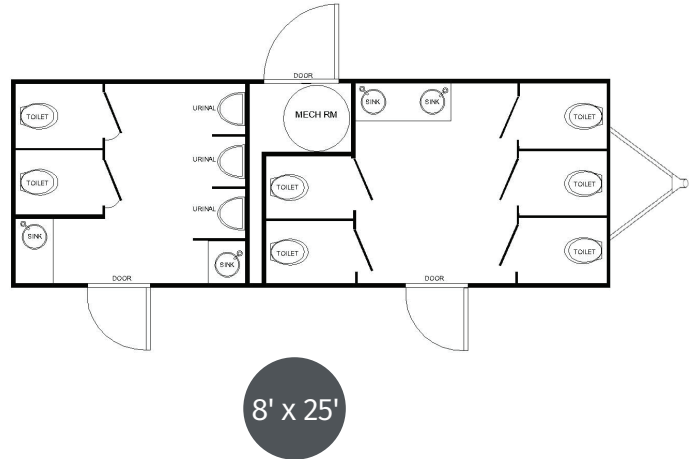

# VIP Rolls Royce 10 Station

This is the way to go for high traffic accommodations. It features a Women's Room with 5 toilets and 2 sinks, and a Men's Room with 2 toilets, 3 urinals, and 2 sinks.

Built to handle crowds this unit is sturdy enough stand up to a steady flow of traffic. It offers a super large waste tank for minimal maintenance.

## Here's what the 10 station Rolls Royce offers:

- Men's and Women's rooms
- 7 Stalls
- 4 Sinks
- 3 Urinal
- Central air conditioning and heat
- Luxurious lighting
- LED exterior lights
- Elegant marble-finish sinks
- Beautiful stone splash guards
- Modern dark chocolate wood trim
- Light hardwood flooring
- Some trailers with Fireplaces
- Complete music and sound systems
- Large mirrors
- Skylights
- 200 gallon fresh water tank
- And more...