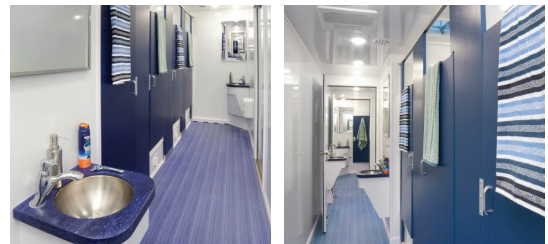

VIP 8 Station Shower

Whether for a large scale event, or for long term use, this 30 foot portable shower unit is as practical as they come. These 8 private showers, with hot and cold running water, are ideal for an early morning shower or a mid-event fresh-up. This unit features two sinks, heat and A/C, and much more.

Host in style. This unit features a non slip rubber flooring, Stainless steel sinks, large mirrors, and a Stylish finish.

Now, this is classy!

8' x 30'

Here's what the 8 Station Shower Combo Vegas offers:

- Men's and Women's rooms
- 8 Showers
- 2 Sinks
- Central air conditioning and heat
- LED lighting
- LED exterior lights
- Stainless steel sinks
- Minimalistic modern look
- Complete music and sound systems
- Large mirrors
- Skylights
- 300 gallon fresh water tank
- Instant hot water
- And more...