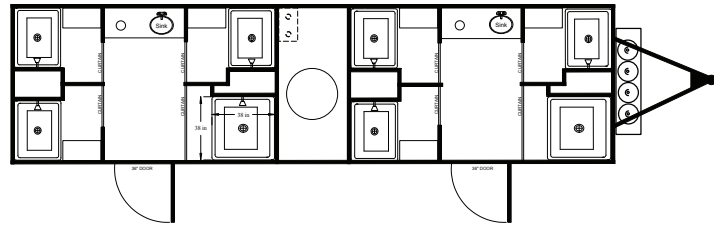

VIP 8 Station Shower

Whether for a large scale event, or for long term use, this 30 foot portable shower unit is as practical as they come. These 8 private showers, with hot and cold running water, are ideal for an early morning shower or a mid-event fresh-up. This unit features two sinks, heat and A/C, and much more.

Host in style. This unit features a non slip rubber flooring, Stainless steel sinks, large mirrors, and a Stylish finish.

Now, this is classy!

8' x 30'

Here's what the 8 Station Shower Combo Vegas offers:

- Men's and Women's rooms
- 8 Showers
- 2 Sinks
- Central air conditioning and heat
- LED lighting
- LED exterior lights
- Stainless steel sinks
- Minimalistic modern look
- Complete music and sound systems
- Large mirrors
- Skylights
- 300 gallon fresh water tank
- Instant hot water
- And more...