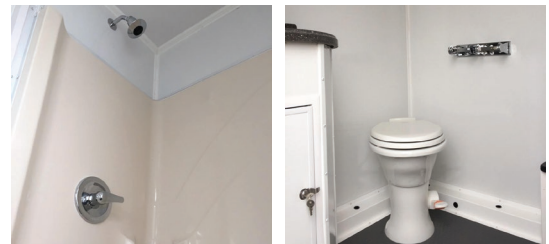

VIP 6 Station Shower Combo

Now this is called grand! This unit boasts 6 luxury combo restrooms and showers for those elegant events with a large attendant list. Each restroom offers a shower with hot and cold running water, a toilet, a sink, and a bench seat. Add to that a classy black and white décor, modern lighting, and lots of privacy. It's all you need for a posh wash-up experience.

Pamper your guests. This unit sports a sleek, modern interior, and provides the ultimate in privacy, comfort, and convenience.

Hosting just got better.

8' x 22'

Here's what the 6 Station Shower Combo Stylish offers:

- Men's and Women's rooms
- 6 Stalls
- 6 Sinks
- 6 Showers
- Central air conditioning and heat
- LED lighting
- LED exterior lights
- Stainless steel sinks
- Minimalistic modern look
- Complete music and sound systems
- Large mirrors
- Skylights
- 200 gallon fresh water tank
- Instant hot water
- And more...