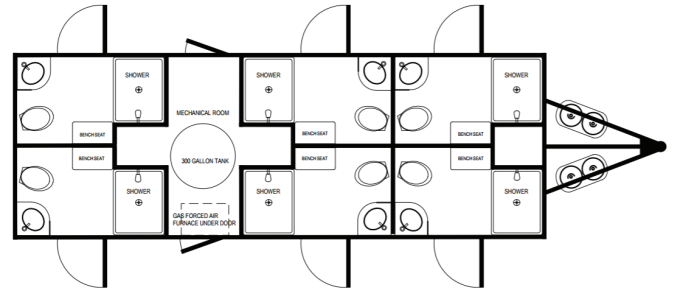

VIP 6 Station Shower Combo

Now this is called grand! This unit boasts 6 luxury combo restrooms and showers for those elegant events with a large attendant list. Each restroom offers a shower with hot and cold running water, a toilet, a sink, and a bench seat. Add to that a classy black and white décor, modern lighting, and lots of privacy. It's all you need for a posh wash-up experience.

Pamper your guests. This unit sports a sleek, modern interior, and provides the ultimate in privacy, comfort, and convenience.

Hosting just got better.

8' x 22'

Here's what the 6 Station Shower Combo Stylish offers:

- Men's and Women's rooms
- 6 Stalls
- 6 Sinks
- 6 Showers
- Central air conditioning and heat
- LED lighting
- LED exterior lights
- Stainless steel sinks
- Minimalistic modern look
- Complete music and sound systems
- Large mirrors
- Skylights
- 200 gallon fresh water tank
- Instant hot water
- And more...